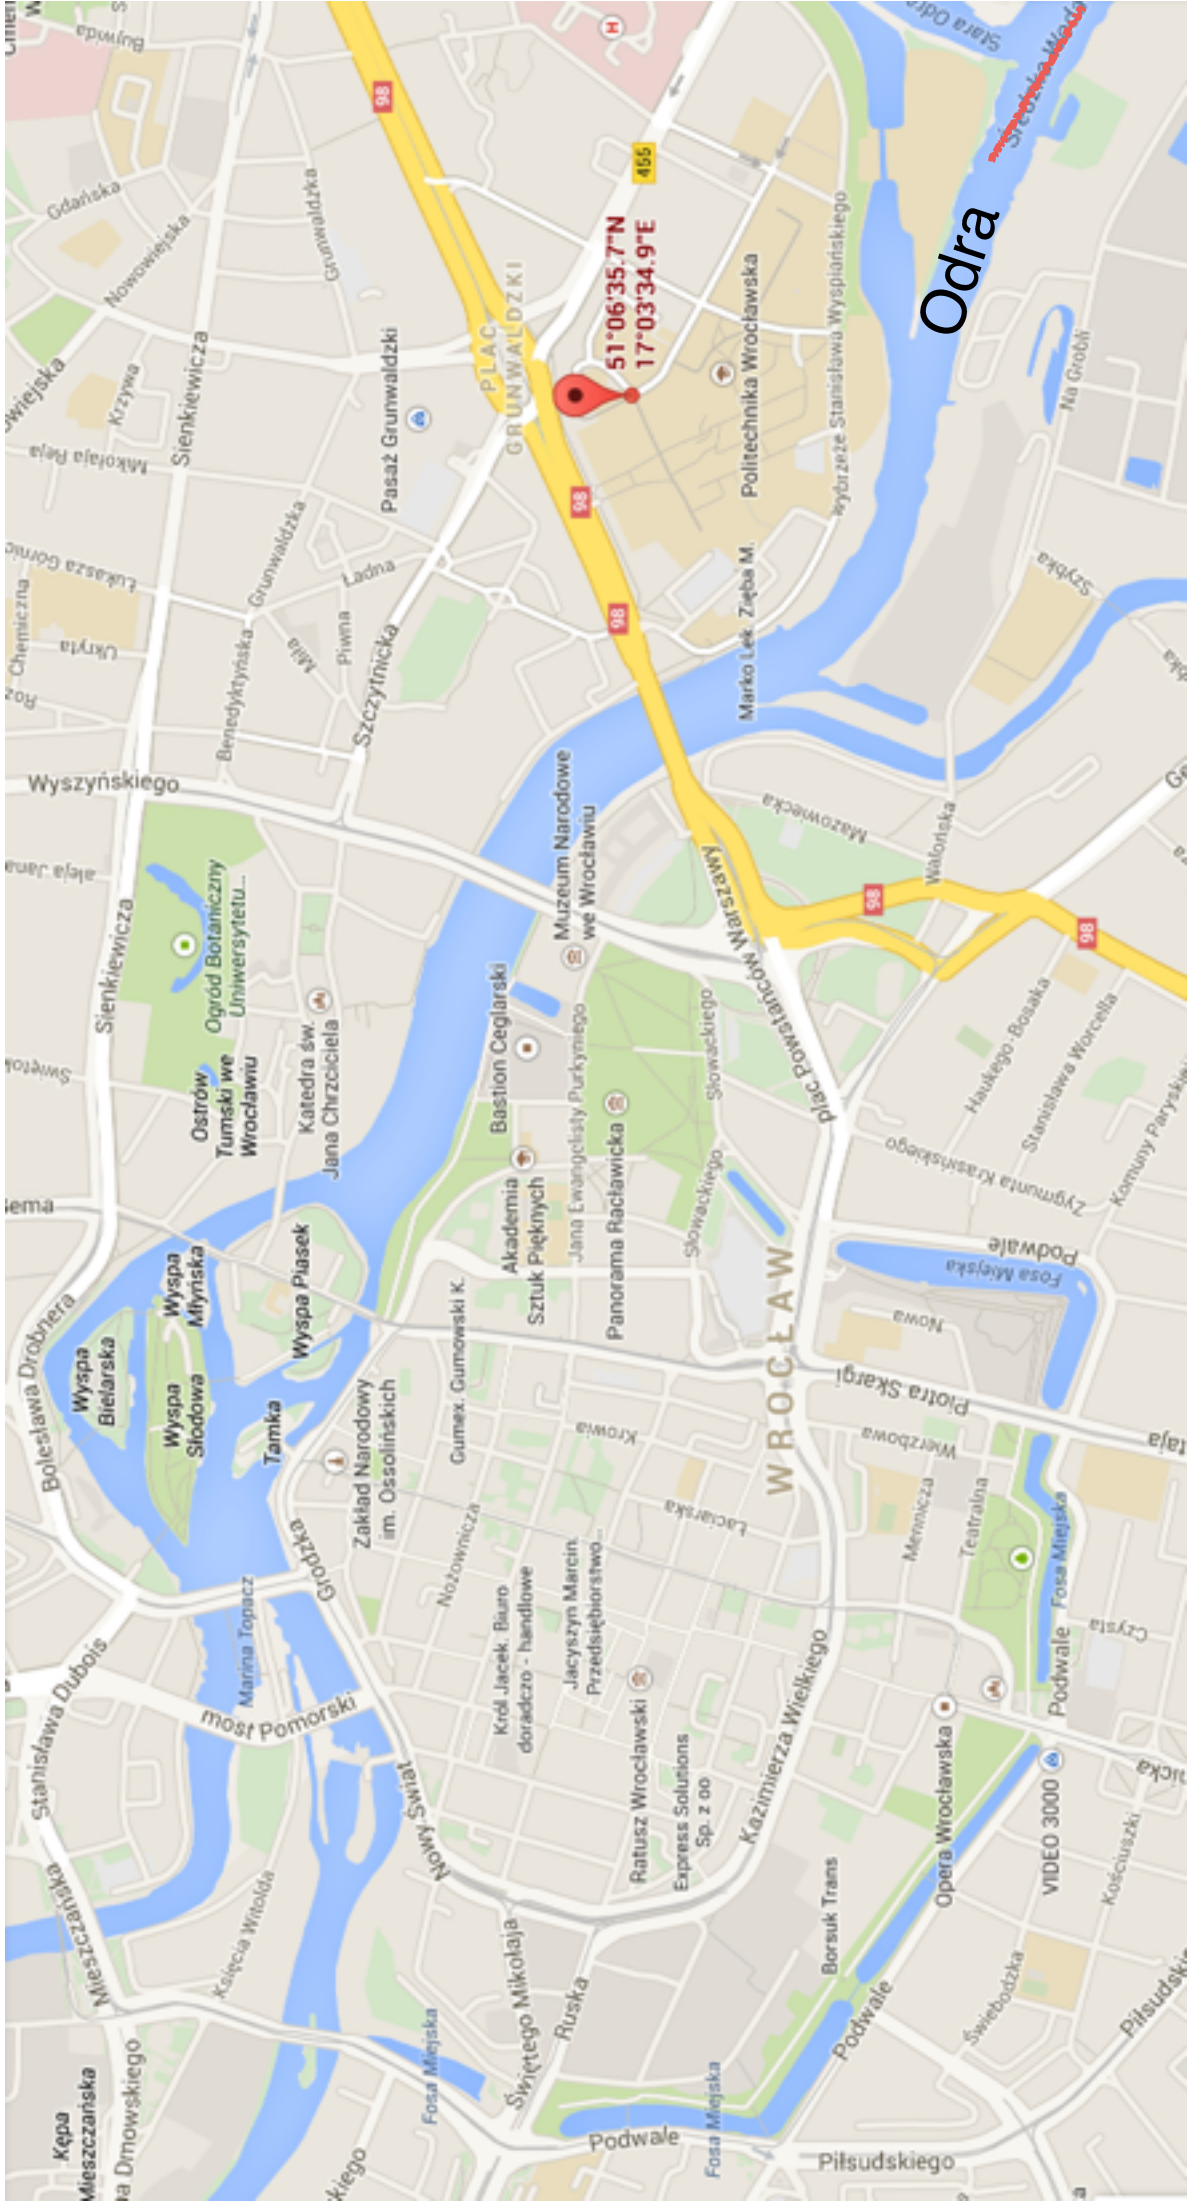

Venue location map

Congress Center

ESORICS 2014 Conference takes place in the Congress Center at Wroclaw University of Technology.

Address:

Congress Centre D20
Wroclaw University of Technology
Janiszewskiego 8
Wroclaw Poland

GPS coordinates: N51.10991° E17.05968°

View from tram/bus stop at Rondo Reagana.

View from Janiszewskiego Street.

By tram or bus

The nearest tram and bus stop is at the Rondo Reagana:

Odra

51°06'35.7\"/>
17°03'34.9\"

WROCLAW

PLAC
GRUNWALDZKI

Muzeum Narodowe
we Wrocławiu

Bastion Ceglarski

Akademia
Sztuk Pięknych

Panorama Raciawicka

Zakład Narodowy
im. Ossolińskich

Operna Wrocławska

VIDEO 3000

Odra

51°06'35.7\"/>
17°03'34.9\"

WROCLAW

PLAC
GRUNWALDZKI

Muzeum Narodowe
we Wrocławiu

Bastion Ceglarski

Akademia
Sztuk Pięknych